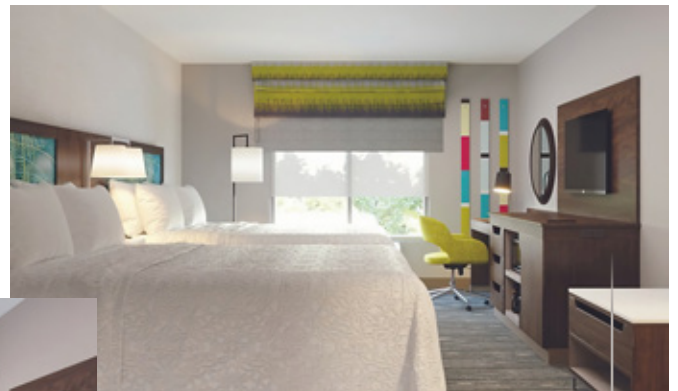

Hampton Inn - Forever Young 3.3 PROGRAM COLLECTION

Forever Young Room Package

Confident Room Package

Casual Room Package

Casual King Headboard

Confident King Headboard

Streamline Desk

GR-310

Vanity with Stone

GR-308

Lounge Chair

Sleeper Sofa

C-Table

Activity Chair

Entry Table

Cantilevered Shelf

Luggage Bench

Vanity Base

GR-317

FOREVER YOUNG V3.3 ATTITUDES | Confident Package & Casual Package Soft Seating and Casegoods

LOUNGE CHAIR

GR-105
34"W x 35"D x 36 1/2"H

SLEEPER SOFA

GR-102
70"W x 39"D x 36 1/2"H

STREAMLINE DESK-TV UNIT (K/D)

GR-300
108"W x 23-3/4"D x 71"H

STREAMLINE DIVIDER UNIT (K/D)

GR-300
108"W x 23-3/4"D x 71"H

CANTILEVERED SHELF

GR-312
13"W x 9-1/2"D x 15"H

VANITY W/STONE (K/D)

GR-308 - 68"W x 24"D x 43-3/4"H
Vanity w/Stone (K/D)
GR-309 - 58"W x 24"D x 43-3/4"H