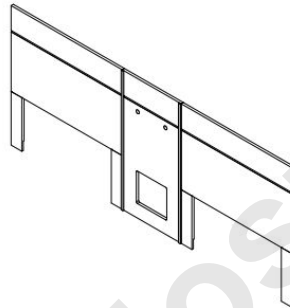

Honed Scheme
KH-22096-1
HPL: Formica Blackened
Legno 8845-NG

Natural Rift
HPL: Wilsonart Natural Rift 7954-38

King Headboard

3639A12ACW
3639A12ABL
118 x 1 7/8 x 67 1/2

ACC King Headboard

3639A12CCW
3639A12CBL
138 x 1 7/8 x 67 1/2

Queen/Queen Headboard

3639A11CCW
3639A11CBL
157 x 1 7/8 x 67 1/2

ACC Queen/Queen Headboard

3639A11DCW
3639A11DBL
160 x 1 7/8 x 67 1/2

Dresser

3639A01BCW
3639A01BBL
39 x 20 x 33 3/4

Nightstand

3639A04BCW
3639A04BBL
30 x 20 x 30