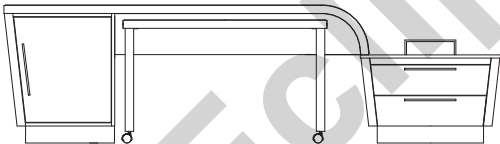

Refrig / Microwave (right shown)

48 x 24 x 32 1/2
X-226L/R

Console (right shown)

56 x 22 3/16 x 32 1/2
X-225L/R

Mobile Desk (right shown)

42 x 24 x 29
X-227L/R

Luggage Bench Stone Top

33 x 20 x 3/4
X-219L/R

Luggage Bench (right shown)

32 11/16 x 19 7/8 x 19 3/4
X-218L/R

Tech Drop (right shown)

66 x 8 1/4 x 33 1/4
X-220L/R

Refrig (right shown)

26 1/32 x 22 15/16 x 30 1/2
X-236L/R OPT

Console (right shown)

86 x 23 x 32 1/2
X-235L/R OPT