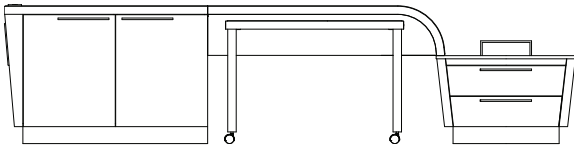

C Table

20 x 10 x 24
X-231

**Upper Hospitality
Center (right shown)**

47 x 19 1/2 x 60 3/4
X-221L/R

**Lower Hospitality
Center (right shown)**

47 x 19 1/2 x 28 1/2
X-221

Living Room View

**Upper / Lower Suite
Hospitality Center (left shown)**

47 x 19 1/2 x 60 3/4
X-222L/R

47 x 19 1/2 x 28 1/2
X-222L/R

Bathroom Vanity

60 x 24 x 32 1/2
X-299 OPT

**Bathroom Vanity
Stone Top**

60 x 24 x 4 1/4
X-299 TOPT

Tech Drop (right shown)

84 x 8 1/4 x 33 1/4
X-230L/R

Refrig / Microwave (right shown)

48 x 24 x 32 1/2
X-226L/R

Console (right shown)

56 x 22 3/16 x 32 1/2
X-225L/R

Mobile Desk (right shown)

42 x 24 x 29
X-227L/R

Luggage Bench Stone Top

33 x 20 x 3/4
X-219L/R